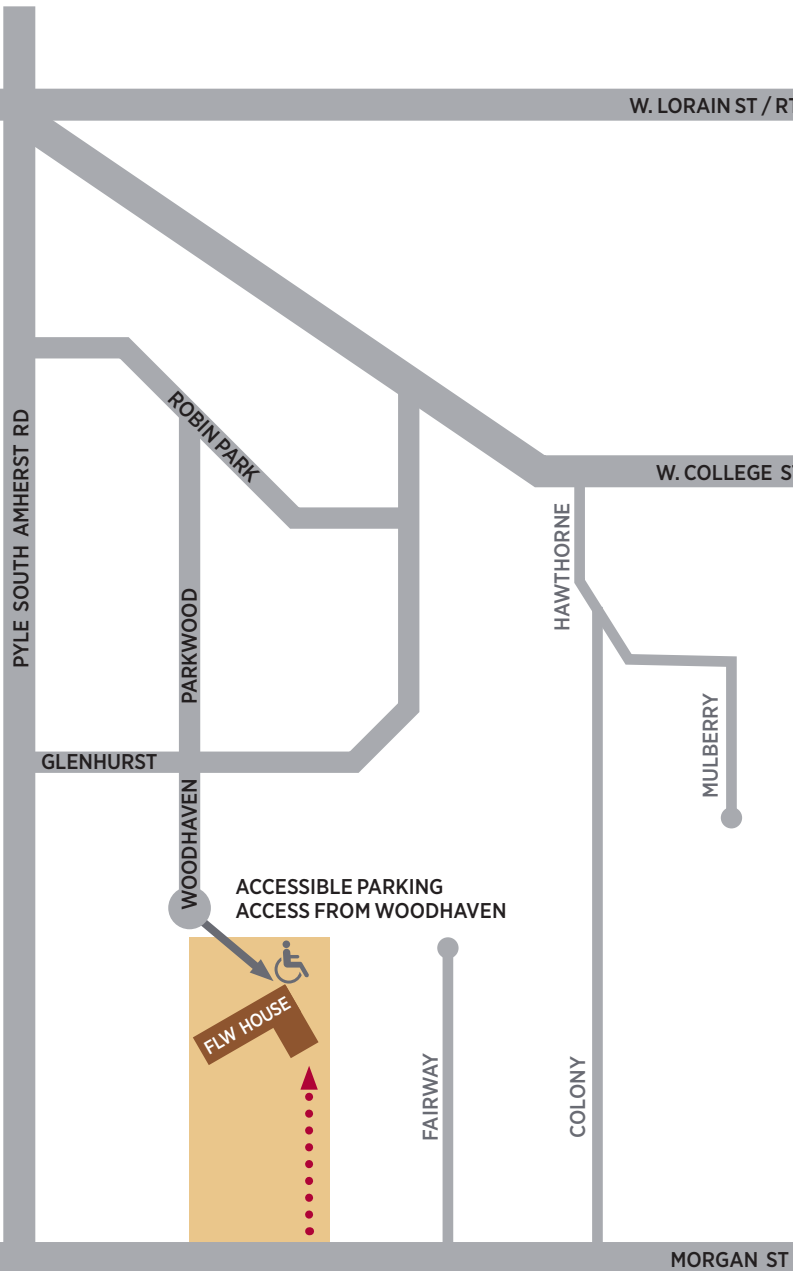

W. LORAIN ST / RT 511

WELTZHEIMER/JOHNSON HOUSE DESIGNED BY FRANK LLOYD WRIGHT

534 MORGAN STREET / OBERLIN OH 44074

OPEN THE FIRST SUNDAY OF THE MONTH
FROM APRIL THROUGH NOVEMBER
GET INFORMATION AND TICKETS AT
AMAM.OBERLIN.EDU/FLW

ACCESSIBLE PARKING
ACCESS FROM WOODHAVEN

There are two driveways to the house:

- **Most visitors should park on the street at 534 Morgan Street and walk along the gravel driveway.**
- Individuals with accessibility needs can use the parking behind the house at 127 Woodhaven Place—located at the end of the cul de sac. The numbers are not visible on the mailbox or the house.

For questions, contact the Allen's Education Department at education.amam@oberlin.edu.

**PUBLIC PARKING ON SOUTH SIDE OF MORGAN
TAKE GRAVEL PATHWAY TO THE HOUSE**