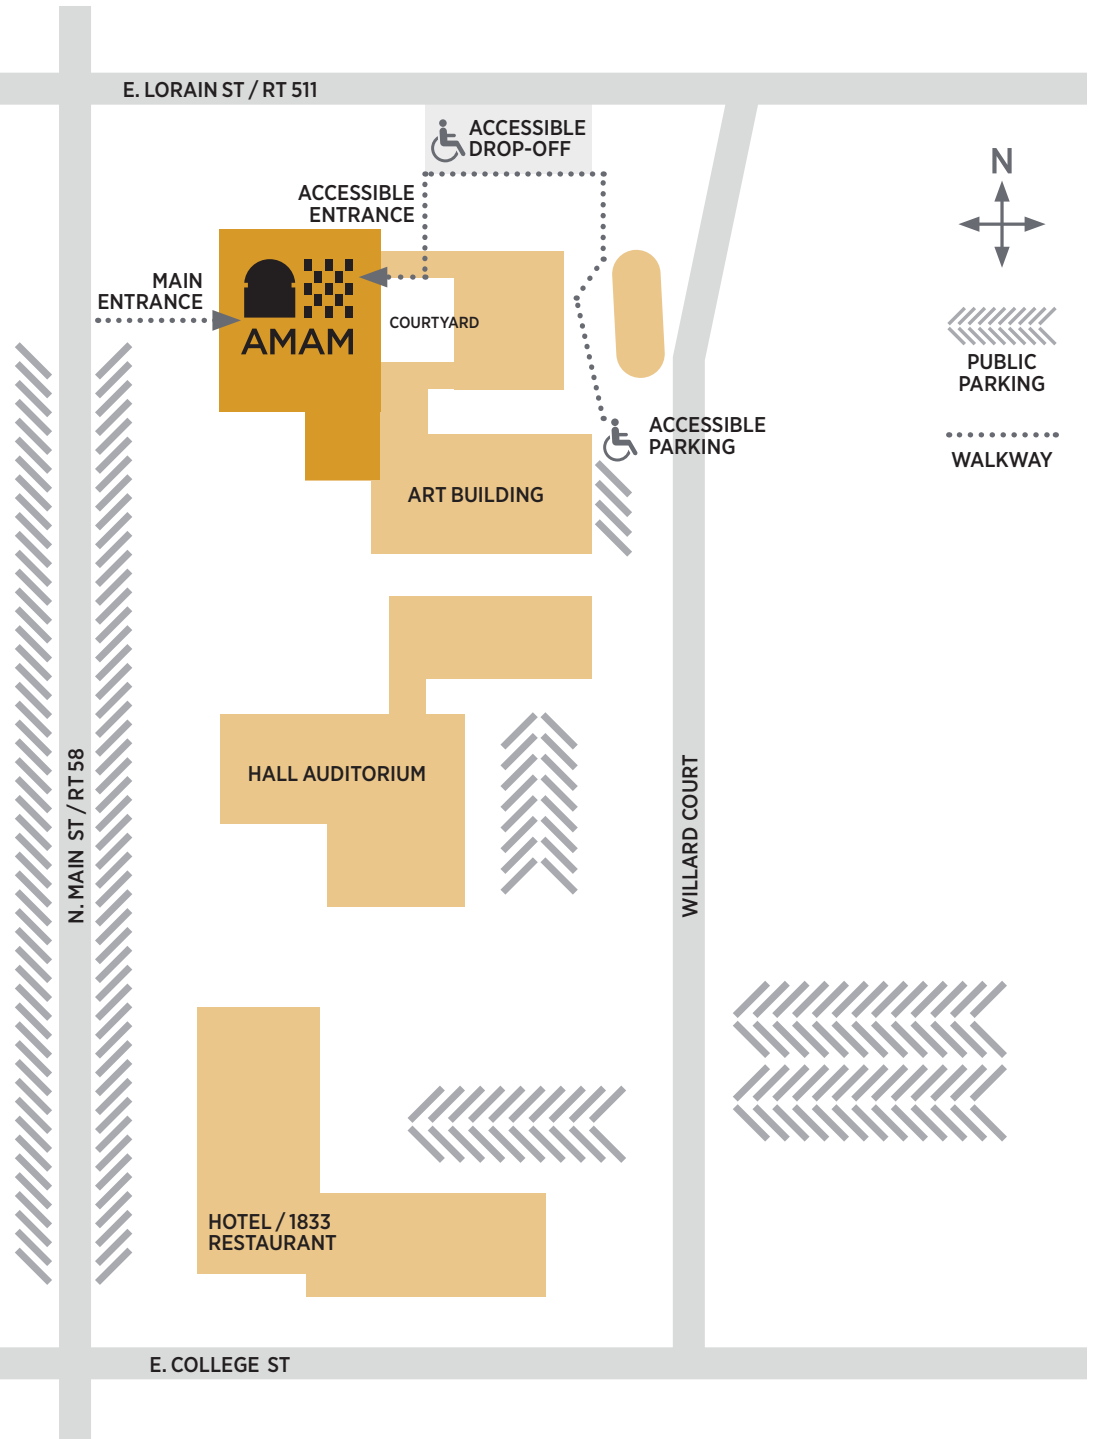

**Allen Memorial
Art Museum**
AT OBERLIN COLLEGE

87 N MAIN STREET / OBERLIN OH 44074
AMAM.OBERLIN.EDU / 440-775-8166

Located at the southeast corner of N. Main
and E. Lorain.

Accessible drop-off/pick-up located next to
the sidewalk on E. Lorain.

Ramp entrance from the sidewalk on E. Lorain,
inside the courtyard.

There is no elevator access to the second floor.
Visit amam.oberlin.edu/accessibility for more
information.

Bus parking available along N. Main and in the
parking lots on Willard Court.

For questions, contact the Education
Department at education.amam@oberlin.edu.

DOWNTOWN OBERLIN